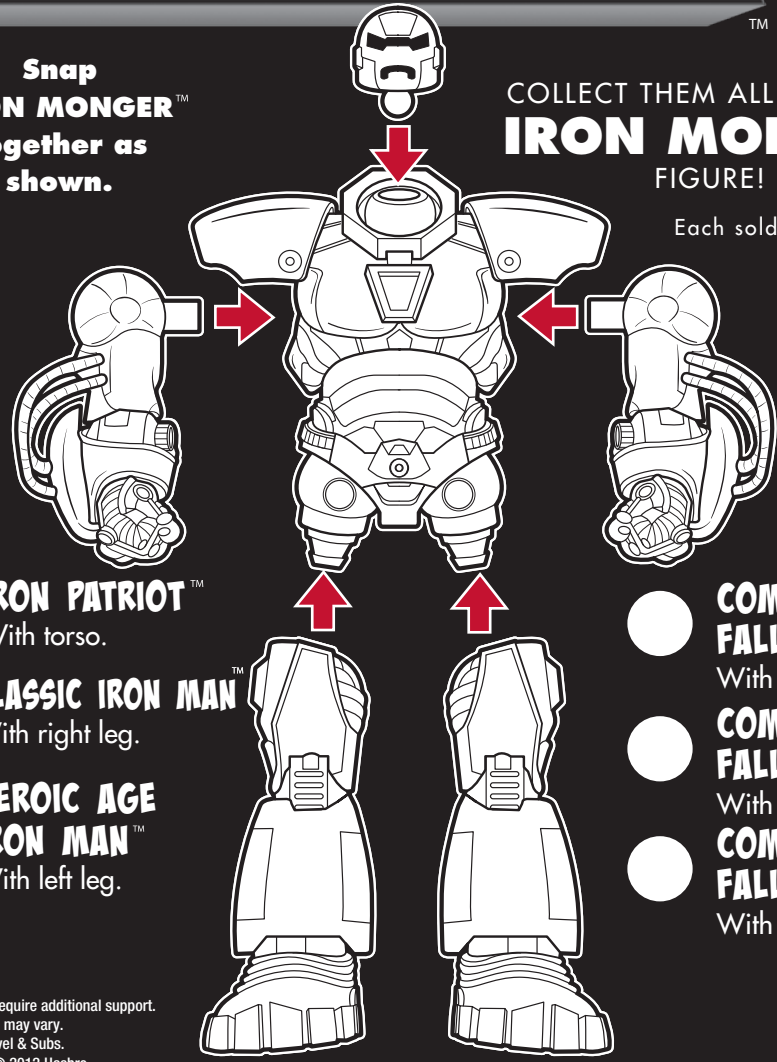

MARVEL

LEGENDS

AGES
4+

A2518/A2514 Asst.

INSIDE THE ARMOR VAULT

1 OF 6

**Snap
IRON MONGER™
together as
shown.**

COLLECT THEM ALL TO BUILD
IRON MONGER
FIGURE!

Each sold separately.

X **IRON PATRIOT™**
With torso.

○ **CLASSIC IRON MAN™**
With right leg.

○ **HEROIC AGE
IRON MAN™**
With left leg.

○ **COMING
FALL 2013**
With right arm.

○ **COMING
FALL 2013**
With head.

○ **COMING
FALL 2013**
With left arm.

NOTABLE TECH:

The power of Osborne's star-shaped Unibeam could not match Tony Stark's circular and geometric designs.

IRON PATRIOT

Engineered by Norman Osborne from stolen Stark technology, the IRON PATRIOT armor was painted with the colors of CAPTAIN AMERICA™, creating a false icon to rally the people behind Osborne's sinister team of Dark Avengers.